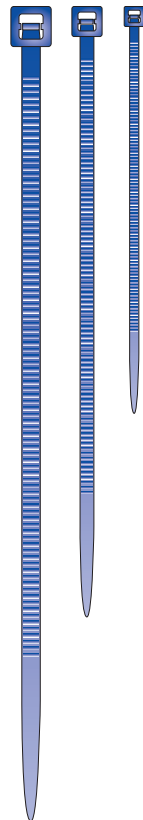

Serviced By

TERMINAL SUPPLY CO.

BACK

TIE-COLOR-KIT
Multi-Colored Tie Wrap Kit

TRM-GREEN
(8")
TRM-24-GREEN
(6")
TRS-GREEN
(4")

Qty: 25 - 8"
50 - 6"
50 - 4"

TRM-ORANGE
(8")
TRM-24-ORANGE
(6")
TRS-ORANGE
(4")

Qty: 25 - 8"
50 - 6"
50 - 4"

TRM-RED
(8")
TRM-24-RED
(6")
TRS-RED
(4")

Qty: 25 - 8"
50 - 6"
50 - 4"

TRM-BLUE
(8")
TRM-24-BLUE
(6")
TRS-BLUE
(4")

Qty: 25 - 8"
50 - 6"
50 - 4"

TRM-YELLOW
(8")
TRM-24-YELLOW
(6")
TRS-YELLOW
(4")

Qty: 25 - 8"
50 - 6"
50 - 4"

TRM-GREY
(8")
TRM-24-GREY
(6")
TRS-GREY
(4")

Qty: 25 - 8"
50 - 6"
50 - 4"

FRONT

Supplied in a 6-Compartment Plastic Box