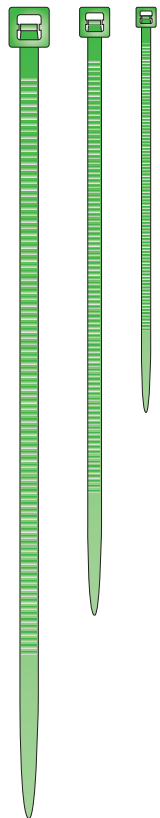

Serviced By

TERMINAL SUPPLY CO.

BACK

TIE-COLOR-KIT
Multi-Colored Tie Wrap Kit

TRM-GREEN
(8")
TRM-24-GREEN
(6")
TRS-GREEN
(4")

Qty: 25 - 8"
50 - 6"
50 - 4"

TRM-ORANGE
(8")
TRM-24-ORANGE
(6")
TRS-ORANGE
(4")

Qty: 25 - 8"
50 - 6"
50 - 4"

TRM-RED
(8")
TRM-24-RED
(6")
TRS-RED
(4")

Qty: 25 - 8"
50 - 6"
50 - 4"

TRM-BLUE
(8")
TRM-24-BLUE
(6")
TRS-BLUE
(4")

Qty: 25 - 8"
50 - 6"
50 - 4"

TRM-YELLOW
(8")
TRM-24-YELLOW
(6")
TRS-YELLOW
(4")

Qty: 25 - 8"
50 - 6"
50 - 4"

TRM-GREY
(8")
TRM-24-GREY
(6")
TRS-GREY
(4")

Qty: 25 - 8"
50 - 6"
50 - 4"

FRONT

Supplied in a 6-Compartment Plastic Box