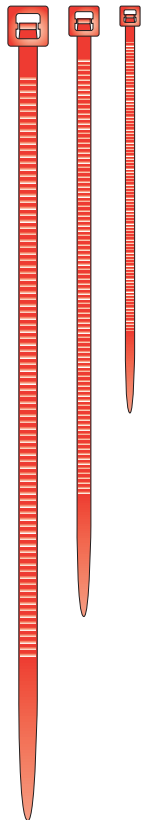

Serviced By

TERMINAL SUPPLY CO.

BACK

TIE-COLOR-KIT
Multi-Colored Tie Wrap Kit

TRM-GREEN
(8")
TRM-24-GREEN
(6")
TRS-GREEN
(4")

Qty: 25 - 8"
50 - 6"
50 - 4"

TRM-ORANGE
(8")
TRM-24-ORANGE
(6")
TRS-ORANGE
(4")

Qty: 25 - 8"
50 - 6"
50 - 4"

TRM-RED
(8")
TRM-24-RED
(6")
TRS-RED
(4")

Qty: 25 - 8"
50 - 6"
50 - 4"

TRM-BLUE
(8")
TRM-24-BLUE
(6")
TRS-BLUE
(4")

Qty: 25 - 8"
50 - 6"
50 - 4"

TRM-YELLOW
(8")
TRM-24-YELLOW
(6")
TRS-YELLOW
(4")

Qty: 25 - 8"
50 - 6"
50 - 4"

TRM-GREY
(8")
TRM-24-GREY
(6")
TRS-GREY
(4")

Qty: 25 - 8"
50 - 6"
50 - 4"

FRONT

Supplied in a 6-Compartment Plastic Box