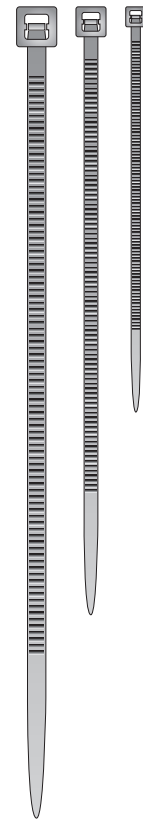

Serviced By

TERMINAL SUPPLY CO.

BACK

TIE-COLOR-KIT
Multi-Colored Tie Wrap Kit

TRM-GREEN
(8")
TRM-24-GREEN
(6")
TRS-GREEN
(4")

Qty: 25 - 8"
50 - 6"
50 - 4"

TRM-ORANGE
(8")
TRM-24-ORANGE
(6")
TRS-ORANGE
(4")

Qty: 25 - 8"
50 - 6"
50 - 4"

TRM-RED
(8")
TRM-24-RED
(6")
TRS-RED
(4")

Qty: 25 - 8"
50 - 6"
50 - 4"

TRM-BLUE
(8")
TRM-24-BLUE
(6")
TRS-BLUE
(4")

Qty: 25 - 8"
50 - 6"
50 - 4"

TRM-YELLOW
(8")
TRM-24-YELLOW
(6")
TRS-YELLOW
(4")

Qty: 25 - 8"
50 - 6"
50 - 4"

TRM-GREY
(8")
TRM-24-GREY
(6")
TRS-GREY
(4")

Qty: 25 - 8"
50 - 6"
50 - 4"

FRONT

Supplied in a 6-Compartment Plastic Box