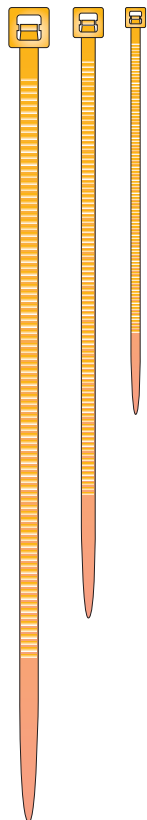

Serviced By

TERMINAL SUPPLY CO.

BACK

TIE-COLOR-KIT
Multi-Colored Tie Wrap Kit

TRM-GREEN
(8")
TRM-24-GREEN
(6")
TRS-GREEN
(4")

Qty: 25 - 8"
50 - 6"
50 - 4"

TRM-ORANGE
(8")
TRM-24-ORANGE
(6")
TRS-ORANGE
(4")

Qty: 25 - 8"
50 - 6"
50 - 4"

TRM-RED
(8")
TRM-24-RED
(6")
TRS-RED
(4")

Qty: 25 - 8"
50 - 6"
50 - 4"

TRM-BLUE
(8")
TRM-24-BLUE
(6")
TRS-BLUE
(4")

Qty: 25 - 8"
50 - 6"
50 - 4"

TRM-YELLOW
(8")
TRM-24-YELLOW
(6")
TRS-YELLOW
(4")

Qty: 25 - 8"
50 - 6"
50 - 4"

TRM-GREY
(8")
TRM-24-GREY
(6")
TRS-GREY
(4")

Qty: 25 - 8"
50 - 6"
50 - 4"

FRONT

Supplied in a 6-Compartment Plastic Box