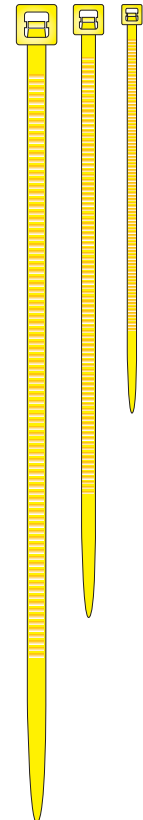

Serviced By

TERMINAL SUPPLY CO.

BACK

TIE-COLOR-KIT
Multi-Colored Tie Wrap Kit

TRM-GREEN
(8")
TRM-24-GREEN
(6")
TRS-GREEN
(4")

Qty: 25 - 8"
50 - 6"
50 - 4"

TRM-ORANGE
(8")
TRM-24-ORANGE
(6")
TRS-ORANGE
(4")

Qty: 25 - 8"
50 - 6"
50 - 4"

TRM-RED
(8")
TRM-24-RED
(6")
TRS-RED
(4")

Qty: 25 - 8"
50 - 6"
50 - 4"

TRM-BLUE
(8")
TRM-24-BLUE
(6")
TRS-BLUE
(4")

Qty: 25 - 8"
50 - 6"
50 - 4"

TRM-YELLOW
(8")
TRM-24-YELLOW
(6")
TRS-YELLOW
(4")

Qty: 25 - 8"
50 - 6"
50 - 4"

TRM-GREY
(8")
TRM-24-GREY
(6")
TRS-GREY
(4")

Qty: 25 - 8"
50 - 6"
50 - 4"

FRONT

Supplied in a 6-Compartment Plastic Box