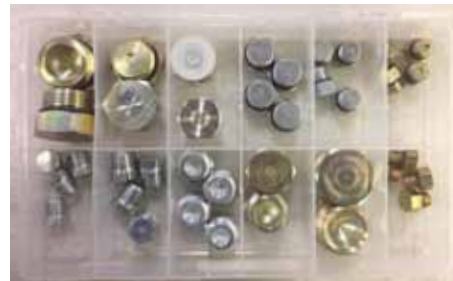

Weatherhead Hex Head Plug Steel Fitting Kit

Part #: W-TSSAE-12

Total Pieces: 38

Box: PB-12

Large Plastic Box
11"W x 6-3/4"L x 1-3/4"H

BACK					
<p>W-C3159X16 1" M Hex Head Plug Steel Pipe Fittings</p>  <p>Qty. 2</p>	<p>W-C3159X12 3/4" M Hex Head Plug Steel Pipe Fittings</p>  <p>Qty. 2</p>	<p>W-C3159X8 1/2" M Hex Head Plug Steel Pipe Fittings</p>  <p>Qty. 4</p>	<p>W-C3159X6 3/8" M Hex Head Plug Steel Pipe Fittings</p>  <p>Qty. 4</p>	<p>W-C3159X4 1/4" M Hex Head Plug Steel Pipe Fittings</p>  <p>Qty. 4</p>	<p>W-7237X16 1" P Straight Thread O-Ring Hex Head Plug Steel Pipe Fittings</p>  <p>Qty. 2</p>
FRONT					
<p>W-7237X12 3/4" P Straight Thread O-Ring Hex Head Plug Steel Pipe Fittings</p>  <p>Qty. 2</p>	<p>W-7237X10 5/8" P Straight Thread O-Ring Hex Head Plug Steel Pipe Fittings</p>  <p>Qty. 2</p>	<p>W-7237X8 1/2" P Straight Thread O-Ring Hex Head Plug Steel Pipe Fittings</p>  <p>Qty. 4</p>	<p>W-7237X6 3/8" P Straight Thread O-Ring Hex Head Plug Steel Pipe Fittings</p>  <p>Qty. 4</p>	<p>W-7237X5 5/16" P Straight Thread O-Ring Hex Head Plug Steel Pipe Fittings</p>  <p>Qty. 4</p>	<p>W-7237X4 1/4" P Straight Thread O-Ring Hex Head Plug Steel Pipe Fittings</p>  <p>Qty. 4</p>